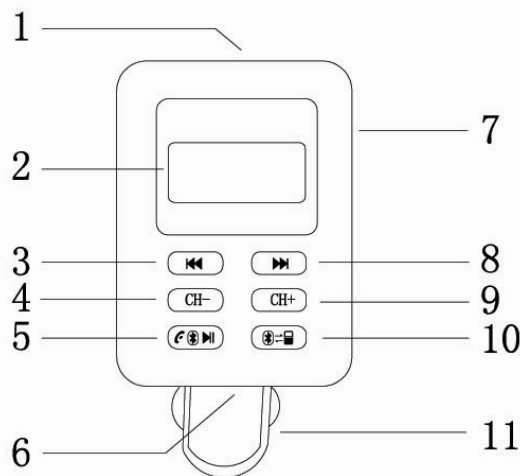

### 1. Product Introduction

The product is designed as special Bluetooth FM transmitter. It adopts advanced capability and professional Bluetooth module and OTG/MP3 decode chip, it can display music files which you download to SD card and USB flash, and then trans it to car sounder through wireless transmitter. If your mobile phone with blue tooth function, it can convert to hand free automatically when there is a call. And after communication with caller it can convert back to play music. Also it can using wireless transmit MP3 file music from your mobile phone to car sounder, no need to change any original device of your car. You may enjoy music on the way during driving and talk over the call in hand free, so entertainment and security along with you on the way.

### 2. Sketch map.

1. USB socket
2. The window of LCD display
3. Previous track/ volume decrease (hold the button for few seconds)
4. Decrease channel
5. Match code/pick up/cut off/ play/pause
6. SD socket
7. AUX input socket
8. Next track/ volume increase (hold the button for few seconds)
9. Increase channel
10. Handsfree/ convert to mobile phone
11. Power socket